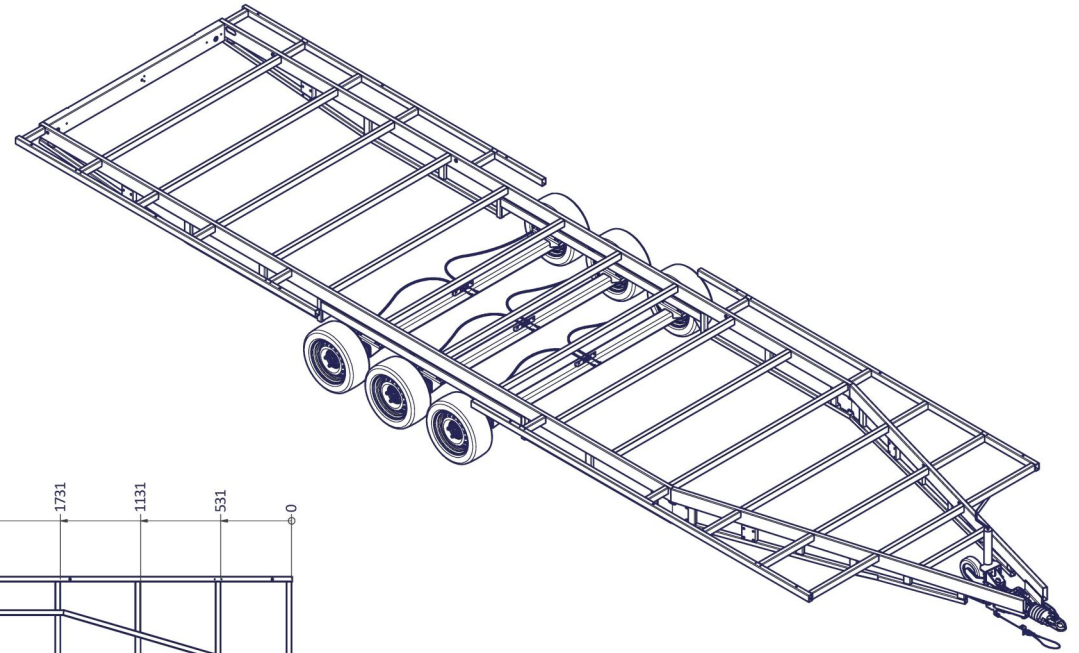

www.VLEMMIX.de

TINY HOUSE 840 PLATEAU

Surface treatment:			
CITY: © VLEMMIX AANHANGWAGENS This drawing and its contents may not be made accessible and/or duplicated for others without permission. All rights reserved.			
TOLERANCE:	UNIT:	DRAWN BY:	J.H.
ISO 2768-MK	mm	DATE:	19-5-2020
PROJECT/DRAWING NO.:		3374_TINY	
SCALE:		DESCRIPTION:	
1 : 20		HOUSE_plateau	
			SHEET: 4
			SHEETS: 9