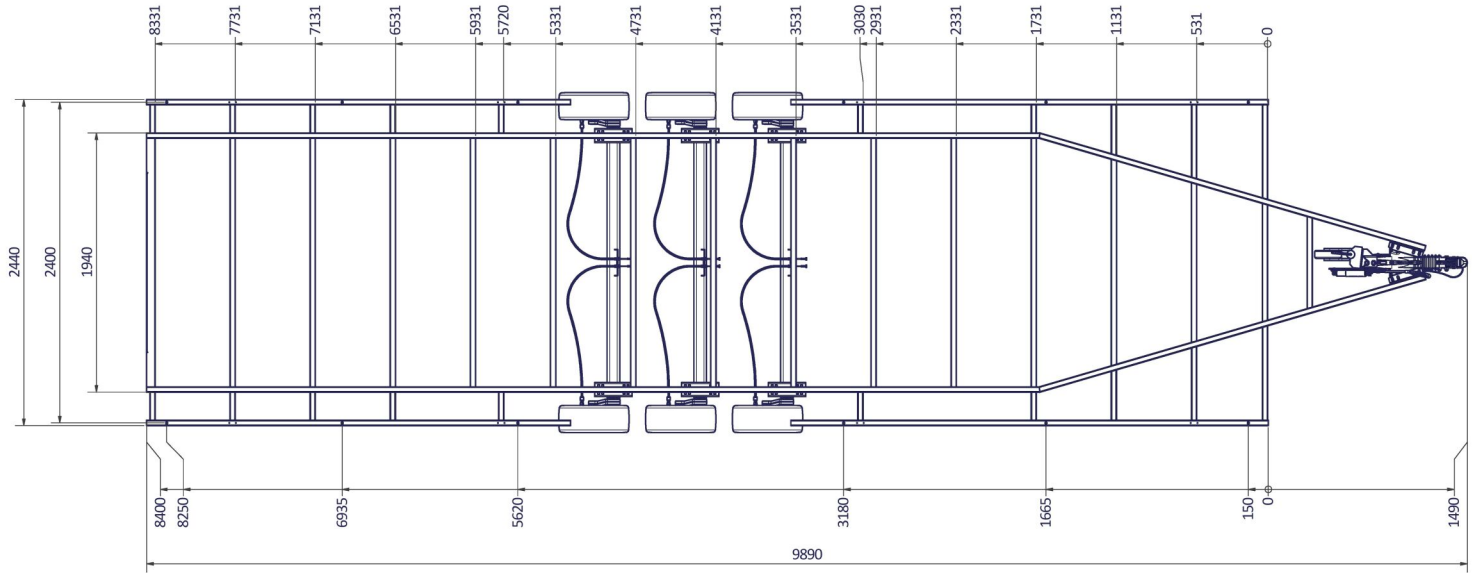

www.VLEMMIX.de

TINY HOUSE 840 PLATEAU

Surface treatment:			
CITY: © VLEMMIX AANHANGWAGENS This drawing and its contents may not be made accessible and/or duplicated for others without permission. All rights reserved.			
TOLERANCE:	UNIT:	DRAWN BY:	J.H.
ISO 2768-MK	mm	DATE:	19-5-2020
PROJECT/DRAWING NO.:		3374_TINY	
SCALE:		DESCRIPTION:	
1 : 20		HOUSE_plateau	
			SHEET: 4
			SHEETS: 9