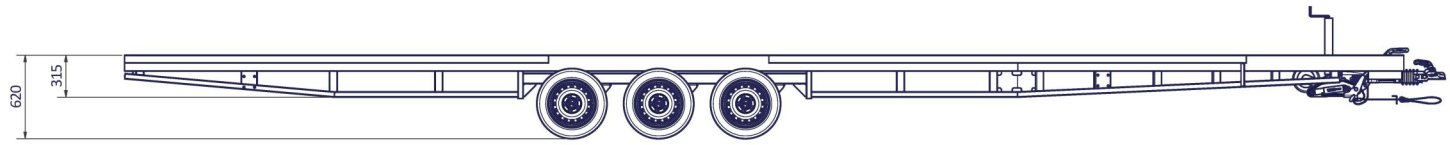

www.VLEMMIX.de

TINY HOUSE 840 PLATEAU

Surface treatment:			
CITY: © VLEMMIX AANHANGWAGENS This drawing and its contents may not be made accessible and/or duplicated for others without permission. All rights reserved.			
TOLERANCE:	UNIT:	DRAWN BY:	J.H.
ISO 2768-MK	mm	DATE:	19-5-2020
PROJECT/DRAWING NO.:		3374_TINY	
SCALE:		DESCRIPTION:	
1 : 20		HOUSE_plateau	
			SHEET: 4
			SHEETS: 9